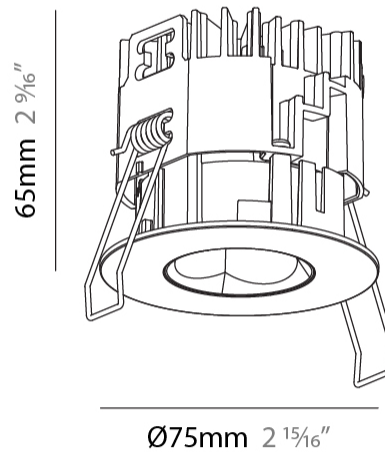

GENERAL

Series: Oiko Pro Round
Subseries: Oiko Pro Round Fixed
Brand: Prolicht
Division: Architectural
Mounting Type: Recessed
Mounting Location: Ceiling
Subcategory: Downlight

PHYSICAL

Shape: Round
Diameter (mm): 75
Diameter (in): 2 ¹⁵/₁₆
Height (mm): 65
Height (in): 2 ⁹/₁₆
Ceiling Thickness (mm): 1 - 25
Ceiling Thickness (in): 1/16 - 1 3/16
Min. Recessing Depth (mm): 70
Min. Recessing Depth (in): 2 ³/₄
Light Distribution: Direct
Diffuser: Lens Pack - Spread Lens / Linear Spread Lens / Honeycomb Louver
Fixture Finish: SSR / BKV / CWI / CRY / HAB / UFT / ITA / RUA / FTG / MYG / LOD / PUS / FRO / FUP / KIA / POP / BLS / SPG / MEY / GOH / GUM / CHC / COM / ABZ / JAG / OBR / MOS / ROR
Fixture Material: Aluminum Die Cast
Cut-out Measurements: 68mm / 2 11/16" Diameter

ELECTRICAL

Lamp Type: LED (Zhaga Standard)
Input Wattage (W): 14
Total Output Wattage (W): 12.7
Dimming: Dali Dimming
Driver Included: No
Driver Location: Recessed Housing
Driver Type: Constant Current - Universal (120Vac only for DALI driver)
Driver Class: Class 2
Input Voltage (V): 120 - 277
Constant Current (MA): 700

LED

Color Temperature (°K): 2700-6500 Tunable White
Max. Delivered Lumen (lm): 1129
Nominal Lumen (lm): 1460
CRI: >93 CRI
Lamp Life (hrs): 50000
Special LEDs offerings: Tunable White

OPTICAL

Reflector°: 36
Adjustability: Fixed

RATINGS AND CERTIFICATIONS

Certified By: Certified for North American Standards
IP rating: IP20